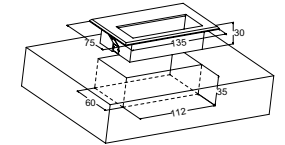

Light Source: LED
Color: White
Angle: 32°
Lighting fixture:
Die casting aluminum
Glass: Frosted glass
Electrical wire: 2468 24AWGX2C 15m with DC plug
Operating current: 15mA

12 LED Mini Concave Rectangle Base Light