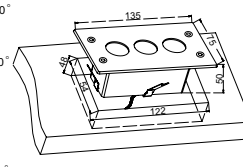

Light Source: LED
Color: White
Angle: 35°
Lighting fixture:
Die casting aluminum
Glass: Frosted glass
Electrical wire: 2468 24AWGX2C
15m with DC plug
Operating current: 15mA
Warm white: 3000K~4000K
Pure white: 5500K~7500K
Cold white: 8000K~10000K

12 LED Mini Round Holes Rectangle Base Light