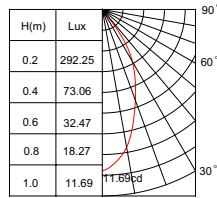

Light Source: LED
Color: White
Angle: 35°
Lighting fixture:
Die casting aluminum
Glass: Frosted glass
Electrical wire: 2468 24AWGX2C
15m with DC plug
Operating current: 15mA
Warm white: 3000K~4000K
Pure white: 5500K~7500K
Cold white: 8000K~10000K

12 LED Mini Round Holes Rectangle Base Light