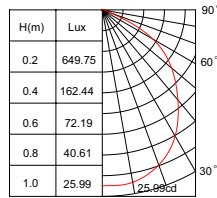

**WR-0005-LD-503**

Light Source: 3X1W LED  
 Color: White  
 Angle: 87°  
 Lighting fixture:  
 Die casting aluminum  
 Glass: Frosted glass  
 Electrical wire: 2468 24AWGX2C  
 15m with DC plug  
 Operating current: 350mA  
 Warm white: 3000K~4000K  
 Pure white: 5500K~7500K  
 Cold white: 8000K~10000K

**12 LED High Power Mini Rectangle Base Light**

**WR-0007-LD-700**

Light Source: LED  
 Color: White  
 Angle: 32°  
 Lighting fixture:  
 Die casting aluminum  
 Glass: Frosted glass  
 Electrical wire: 2468 24AWGX2C 15m with DC plug  
 Operating current: 15mA

**12 LED Mini Concave Rectangle Base Light**

**WR-0006-LD-600**

Light Source: LED  
 Color: White  
 Angle: 35°  
 Lighting fixture:  
 Die casting aluminum  
 Glass: Frosted glass  
 Electrical wire: 2468 24AWGX2C  
 15m with DC plug  
 Operating current: 15mA  
 Warm white: 3000K~4000K  
 Pure white: 5500K~7500K  
 Cold white: 8000K~10000K

**12 LED Mini Round Holes Rectangle Base Light**

**WR-0006-LD-603**

Light Source: 3X1W LED  
 Color: White  
 Angle: 74°  
 Lighting fixture:  
 Die casting aluminum  
 Glass: Frosted glass  
 Electrical wire: 2468 24AWGX2C  
 15m with DC plug  
 Operating current: 350mA  
 Warm white: 3000K~4000K  
 Pure white: 5500K~7500K  
 Cold white: 8000K~10000K