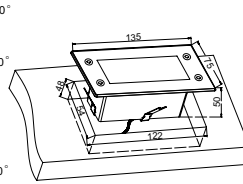

**WR-0005-LD-503**

Light Source: 3X1W LED  
 Color: White  
 Angle: 87°  
 Lighting fixture:  
 Die casting aluminum  
 Glass: Frosted glass  
 Electrical wire: 2468 24AWGX2C  
 15m with DC plug  
 Operating current: 350mA  
 Warm white: 3000K~4000K  
 Pure white: 5500K~7500K  
 Cold white: 8000K~10000K

**12 LED High Power Mini Rectangle Base Light**

**WR-0007-LD-700**

Light Source: LED  
 Color: White  
 Angle: 32°  
 Lighting fixture:  
 Die casting aluminum  
 Glass: Frosted glass  
 Electrical wire: 2468 24AWGX2C 15m with DC plug  
 Operating current: 15mA

**12 LED Mini Concave Rectangle Base Light**

**WR-0006-LD-600**

Light Source: LED  
 Color: White  
 Angle: 35°  
 Lighting fixture:  
 Die casting aluminum  
 Glass: Frosted glass  
 Electrical wire: 2468 24AWGX2C  
 15m with DC plug  
 Operating current: 15mA  
 Warm white: 3000K~4000K  
 Pure white: 5500K~7500K  
 Cold white: 8000K~10000K

**12 LED Mini Round Holes Rectangle Base Light**

**WR-0006-LD-603**

Light Source: 3X1W LED  
 Color: White  
 Angle: 74°  
 Lighting fixture:  
 Die casting aluminum  
 Glass: Frosted glass  
 Electrical wire: 2468 24AWGX2C  
 15m with DC plug  
 Operating current: 350mA  
 Warm white: 3000K~4000K  
 Pure white: 5500K~7500K  
 Cold white: 8000K~10000K