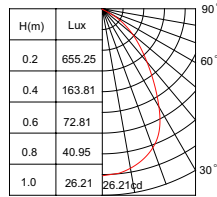

Light Source: 3X1W LED
Color: White
Angle: 74°
Lighting fixture:
Die casting aluminum
Glass: Frosted glass
Electrical wire: 2468 24AWGX2C
15m with DC plug
Operating current: 350mA
Warm white: 3000K~4000K
Pure white: 5500K~7500K
Cold white: 8000K~10000K

3 LED Mini Round Holes Rectangle Base Light