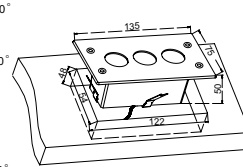

Light Source: 3X1W LED
Color: White
Angle: 74°
Lighting fixture:
Die casting aluminum
Glass: Frosted glass
Electrical wire: 2468 24AWGX2C
15m with DC plug
Operating current: 350mA
Warm white: 3000K~4000K
Pure white: 5500K~7500K
Cold white: 8000K~10000K

3 LED Mini Round Holes Rectangle Base Light