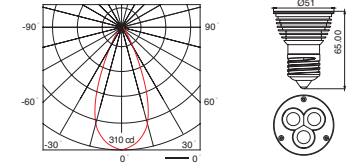

G0411  
3X(White) 1W (2700-9000k)  
Al alloy body+fireproof PC +PMMA

Light Source MR16 3 X 1W LED Lamp

1W LED

Lamp Specification	Input Voltage(V)	LED Qty (PCS)	Power (W)	Luminous (Lm)	Beam Angle (°)	Lamp Head type	Avg Lifespan(h)	Diameter (mm)	Max light intensity
G0411	12V AC/DC	3	4	185	38	GU5.3/GX5.3	50000	51	310

G0421  
3X(White) 1W (2700-9000k)  
Al alloy body+fireproof PC +PMMA

Light Source E26 3 X 1W LED Lamp

1W LED

Lamp Specification	Input Voltage(V)	LED Qty (PCS)	Power (W)	Luminous (Lm)	Beam Angle (°)	Lamp Head type	Avg Lifespan(h)	Diameter (mm)	Max light intensity
G0421	120V AC	3	4	185	38	E26	50000	51	310