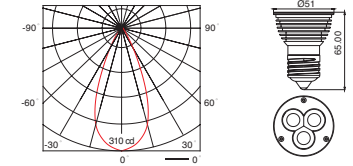

Lamp Specification	Input Voltage(V)	LED Qty (PCS)	Power (W)	Luminous (Lm)	Beam Angle (°)	Lamp Head type	Avg Lifespan(h)	Diameter (mm)	Max light intensity
G0431	240V AC	3	4	185	38	E27	50000	51	310