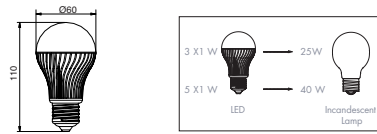

G0381  
26X(White) 0.2W (2700-9000k)  
Al alloy body+fireproof PC

Light Source A60-E27-5W-3528 LED Lamp

3528 LED

Lamp Specification	Input Voltage(V)	LED Qty (PCS)	Power (W)	Luminous (Lm)	Lamp Head type	Avg Lifespan(h)	Diameter (mm)
G0381	240V AC	26	6.8	340	E27	50000	60

G0391  
6X(White) 0.2W (2700-9000k)  
Al alloy body+fireproof PC

Light Source A60-E26-5W-3528 LED Lamp

3528 LED

Lamp Specification	Input Voltage(V)	LED Qty (PCS)	Power (W)	Luminous (Lm)	Lamp Head type	Avg Lifespan(h)	Diameter (mm)
G0391	120V AC	26	6.8	281	E26	50000	60

G0401  
26X(White) 0.2W (2700-9000k)  
Al alloy body+fireproof PC

Light Source A60-E26-5W-3528 LED Lamp

3528 LED

Lamp Specification	Input Voltage(V)	LED Qty (PCS)	Power (W)	Luminous (Lm)	Lamp Head type	Avg Lifespan(h)	Diameter (mm)
G0401	120V AC	26	6.8	340	E26	50000	60