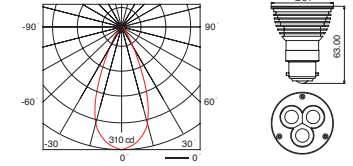

Lamp Specification	Input Voltage(V)	LED Qty (PCS)	Power (W)	Luminous (Lm)	Beam Angle (°)	Lamp Head type	Avg Lifespan(h)	Diameter (mm)	Max light intensity
G0441	240V AC	3	4	185	38	B22	50000	51	310