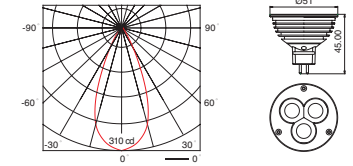

Lamp Specification	Input Voltage(V)	LED Qty (PCS)	Power (W)	Luminous (Lm)	Beam Angle (°)	Lamp Head type	Avg Lifespan(h)	Diameter (mm)	Max light intensity
G0411	12V AC/DC	3	4	185	38	GU5.3/GX5.3	50000	51	310