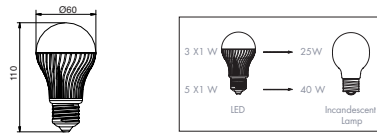

G0371  
26X(White) 0.2W (2700-9000k)  
Al alloy body+fireproof PC

Light Source A60-E27-5W-3528 LED Lamp

3528 LED

Lamp Specification	Input Voltage(V)	LED Qty (PCS)	Power (W)	Luminous (Lm)	Lamp Head type	Avg Lifespan(h)	Diameter (mm)
G0371	240V AC	26	6.8	281	E27	50000	60

G0381  
26X(White) 0.2W (2700-9000k)  
Al alloy body+fireproof PC

Light Source A60-E27-5W-3528 LED Lamp

3528 LED

Lamp Specification	Input Voltage(V)	LED Qty (PCS)	Power (W)	Luminous (Lm)	Lamp Head type	Avg Lifespan(h)	Diameter (mm)
G0381	240V AC	26	6.8	340	E27	50000	60

G0391  
6X(White) 0.2W (2700-9000k)  
Al alloy body+fireproof PC

Light Source A60-E26-5W-3528 LED Lamp

3528 LED

Lamp Specification	Input Voltage(V)	LED Qty (PCS)	Power (W)	Luminous (Lm)	Lamp Head type	Avg Lifespan(h)	Diameter (mm)
G0391	120V AC	26	6.8	281	E26	50000	60