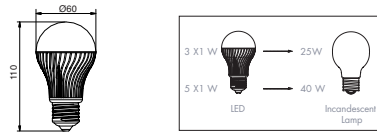

G0371  
26X(White) 0.2W (2700-9000k)  
Al alloy body+fireproof PC

Light Source A60-E27-5W-3528 LED Lamp

3528 LED

Lamp Specification	Input Voltage(V)	LED Qty (PCS)	Power (W)	Luminous (Lm)	Lamp Head type	Avg Lifespan(h)	Diameter (mm)
G0371	240V AC	26	6.8	281	E27	50000	60

G0381  
26X(White) 0.2W (2700-9000k)  
Al alloy body+fireproof PC

Light Source A60-E27-5W-3528 LED Lamp

3528 LED

Lamp Specification	Input Voltage(V)	LED Qty (PCS)	Power (W)	Luminous (Lm)	Lamp Head type	Avg Lifespan(h)	Diameter (mm)
G0381	240V AC	26	6.8	340	E27	50000	60

G0391  
6X(White) 0.2W (2700-9000k)  
Al alloy body+fireproof PC

Light Source A60-E26-5W-3528 LED Lamp

3528 LED

Lamp Specification	Input Voltage(V)	LED Qty (PCS)	Power (W)	Luminous (Lm)	Lamp Head type	Avg Lifespan(h)	Diameter (mm)
G0391	120V AC	26	6.8	281	E26	50000	60