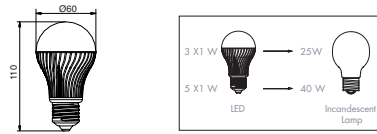

G0371  
26X(White) 0.2W (2700-9000k)  
Al alloy body+fireproof PC

Light Source A60-E27-5W-3528 LED Lamp

3528 LED

Lamp Specification	Input Voltage(V)	LED Qty (PCS)	Power (W)	Luminous (Lm)	Lamp Head type	Avg Lifespan(h)	Diameter (mm)
G0371	240V AC	26	6.8	281	E27	50000	60

G0381  
26X(White) 0.2W (2700-9000k)  
Al alloy body+fireproof PC

Light Source A60-E27-5W-3528 LED Lamp

3528 LED

Lamp Specification	Input Voltage(V)	LED Qty (PCS)	Power (W)	Luminous (Lm)	Lamp Head type	Avg Lifespan(h)	Diameter (mm)
G0381	240V AC	26	6.8	340	E27	50000	60

G0391  
6X(White) 0.2W (2700-9000k)  
Al alloy body+fireproof PC

Light Source A60-E26-5W-3528 LED Lamp

3528 LED

Lamp Specification	Input Voltage(V)	LED Qty (PCS)	Power (W)	Luminous (Lm)	Lamp Head type	Avg Lifespan(h)	Diameter (mm)
G0391	120V AC	26	6.8	281	E26	50000	60